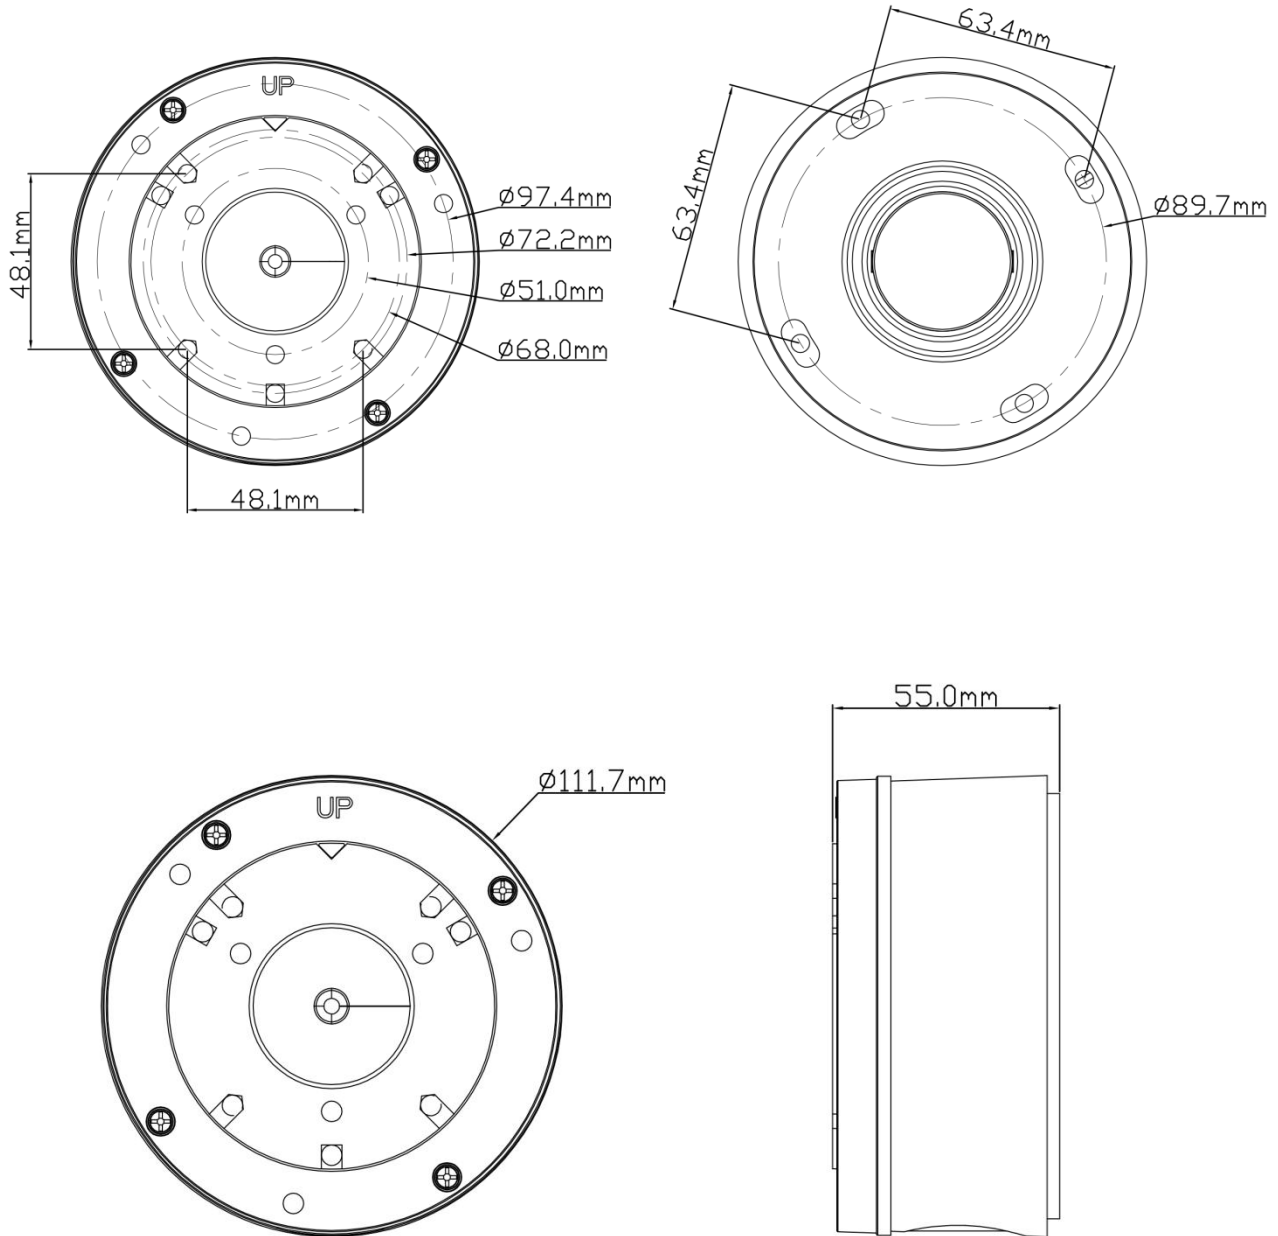

DAJ-38

Junction Box

dvc.video

For more information, please visit our website

Features

- Aluminum alloy material with surface spray treatment
- Camera cables can be perfectly collected to the junction box so that the installation looks more elegant
- Bottom inlet and side inlet
- Available for wall or ceiling mounting
- Dust-proof design

Specifications

Model	DAJ-38
Material	Aluminum alloy
Color	White
Protection Grade	IP65
Min. Packaging Quantity	20
Packing Size	610x247x155mm
Dimension	112x55mm
Load Bearing	The wall must be strong enough to withstand at least 3 times the weight of the camera and the junction box
Net Weight	332g
Working Temperature	-40°C~+60°C(-40°F~+140°F)
Working Humidity	10%~90%

**alarm
automatika**®

Dimensions

Available Model

Available Model	DAJ-38	Junction Box
-----------------	--------	--------------