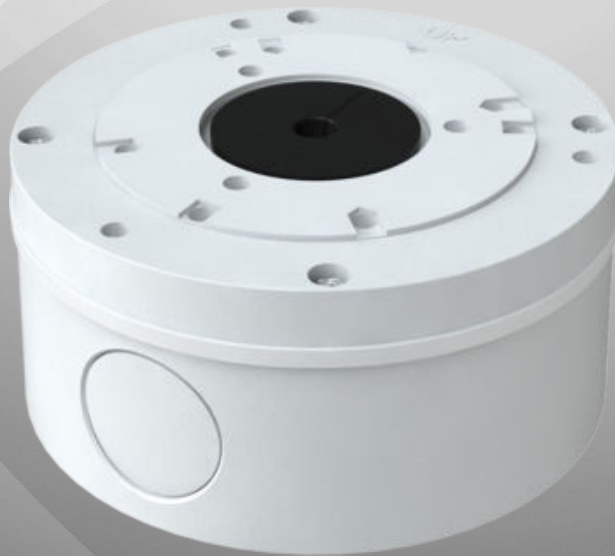

DAJ-38

Junction Box

dvc.video

For more information, please visit our website

Features

- Aluminum alloy material with surface spray treatment
- Camera cables can be perfectly collected to the junction box so that the installation looks more elegant
- Bottom inlet and side inlet
- Available for wall or ceiling mounting
- Dust-proof design

Specifications

Model	DAJ-38
Material	Aluminum alloy
Color	White
Protection Grade	IP65
Min. Packaging Quantity	20
Packing Size	610x247x155mm
Dimension	112x55mm
Load Bearing	The wall must be strong enough to withstand at least 3 times the weight of the camera and the junction box
Net Weight	332g
Working Temperature	-40°C~+60°C(-40°F~+140°F)
Working Humidity	10%~90%

**alarm
automatika**®

Dimensions

Available Model

Available Model	DAJ-38	Junction Box
-----------------	--------	--------------