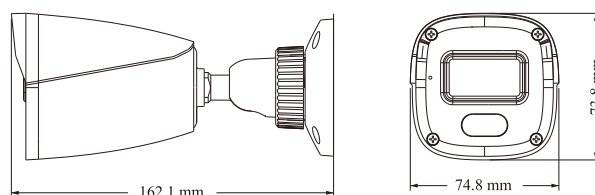

PoE	Yes, IEEE802.3af
Supplement Light Range	IR range: 10 ~ 20 m; white light range: 10 ~ 20 m
Ingress Protection	IP67
Others	
Power Supply	DC12V/PoE
Power Consumption	< 5W
Operating Environment	- 20 °C ~ 55 °C (-4°F~131°F); Humidity: less than 95 % (non-condensing)
Storage Environment	- 20 °C ~ 60°C (-4°F~140°F), Humidity: less than 95 % (non-condensing)
Dimensions (mm)	162.1 × 74.8 × 73.8
Weight (net)	Approx. 0.25KG
Installation	Ceiling mounting; Wall mounting
Certificate	CE, FCC
Environmental Protection	Complies with Directive EU RoHS, WEEE(2012/19/EU) , directive 94/62/EC and REACH(EC1907/2006)

DIMENSIONS