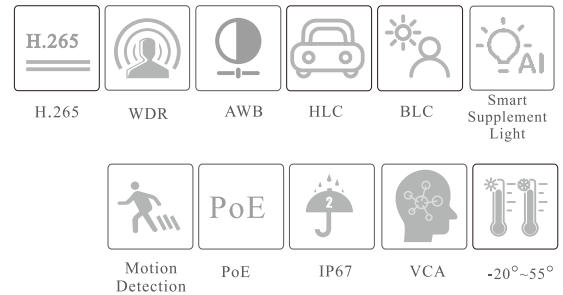

CAMERA

DCN-BF4282-DL

4MP Dual Illumination
Water-proof Bullet Network Camera

- H.265+ /H.265 /H.264+ /H.264/MJPEG coding
- Max. resolution: 4MP (2560 × 1440)
- Auto day/night switch
- 3D DNR, WDR, HLC, BLC, etc.
- ROI coding
- Support smart supplement light
- 10~20m white light view distance; 10~20m IR view distance
- DC12V/PoE power supply
- IP 67 ingress protection
- Support dual streams
- Support remote monitoring by smart phones& tablet PCs with iOS and Android OS
- Support line crossing detection & region intrusion detection
Support SMD