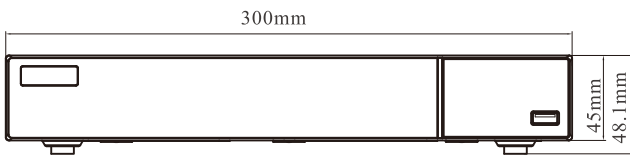

DIMENSIONS