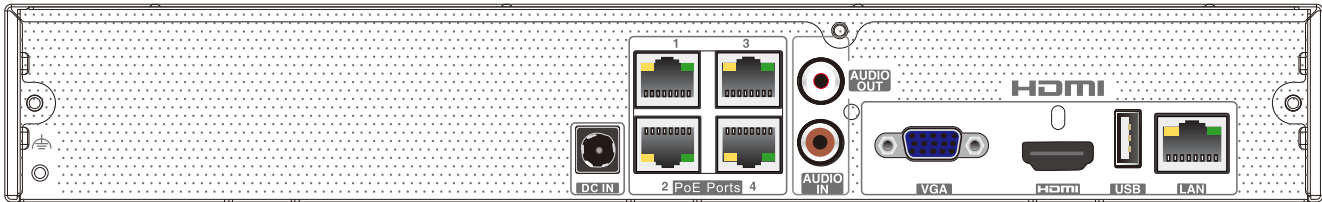

Rear Panel

DRN-0881RP2 4CH